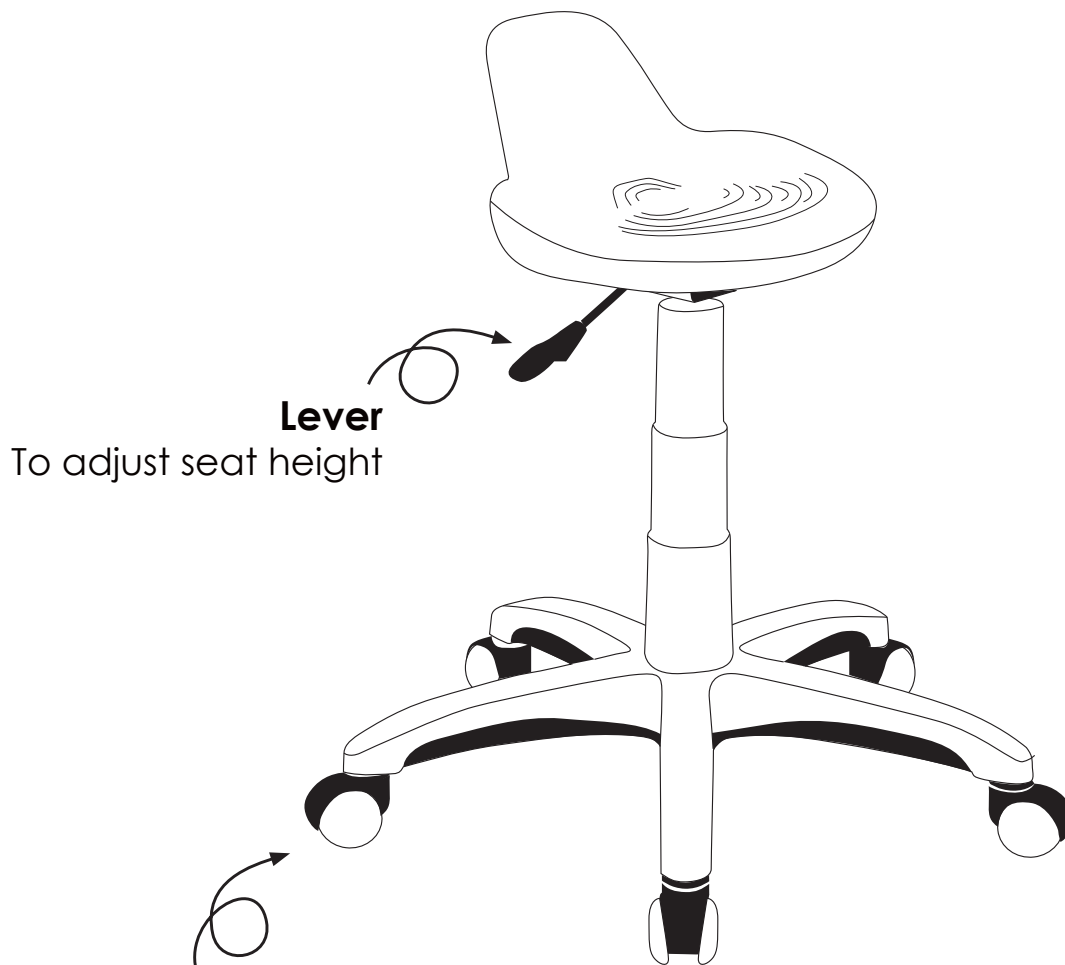

# ST001, ST008

## » INSTRUCTIONS OF USE

**X** Do not use as a step ladder

### **Five star Base and Castors**

Keep a permanent contact between base of chair and floor

- » Vacuum regular
- » Suitable for indoor use only
- » All warranty claims to be forwarded to place of purchase
- » Warranty covers components and workmanship only
- » Damage or wear and tear not covered by warranty
- » Misuse or abuse will not be covered under warranty